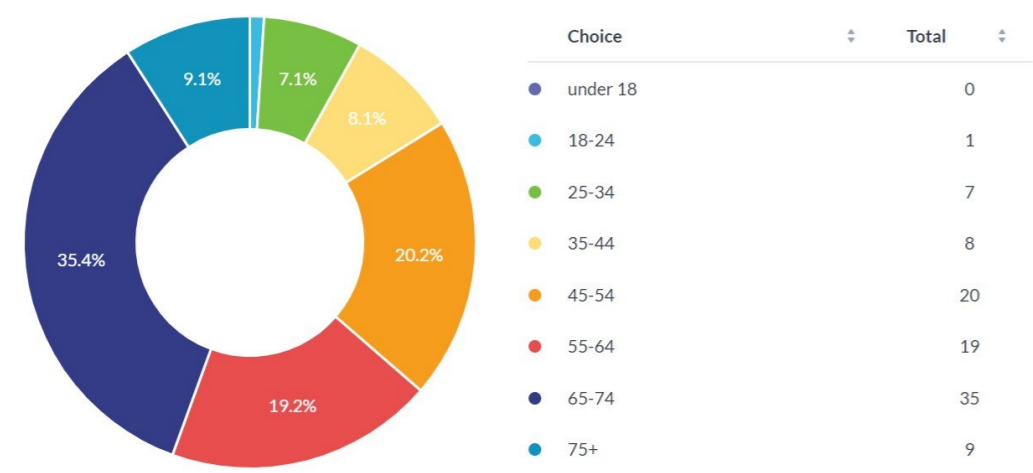

What do you feel are the main economic issues faced by residents locally?

What do you feel are the main social issues faced by residents locally?

Location

What is your age?

What do you feel are the main environmental issues faced by residents locally?